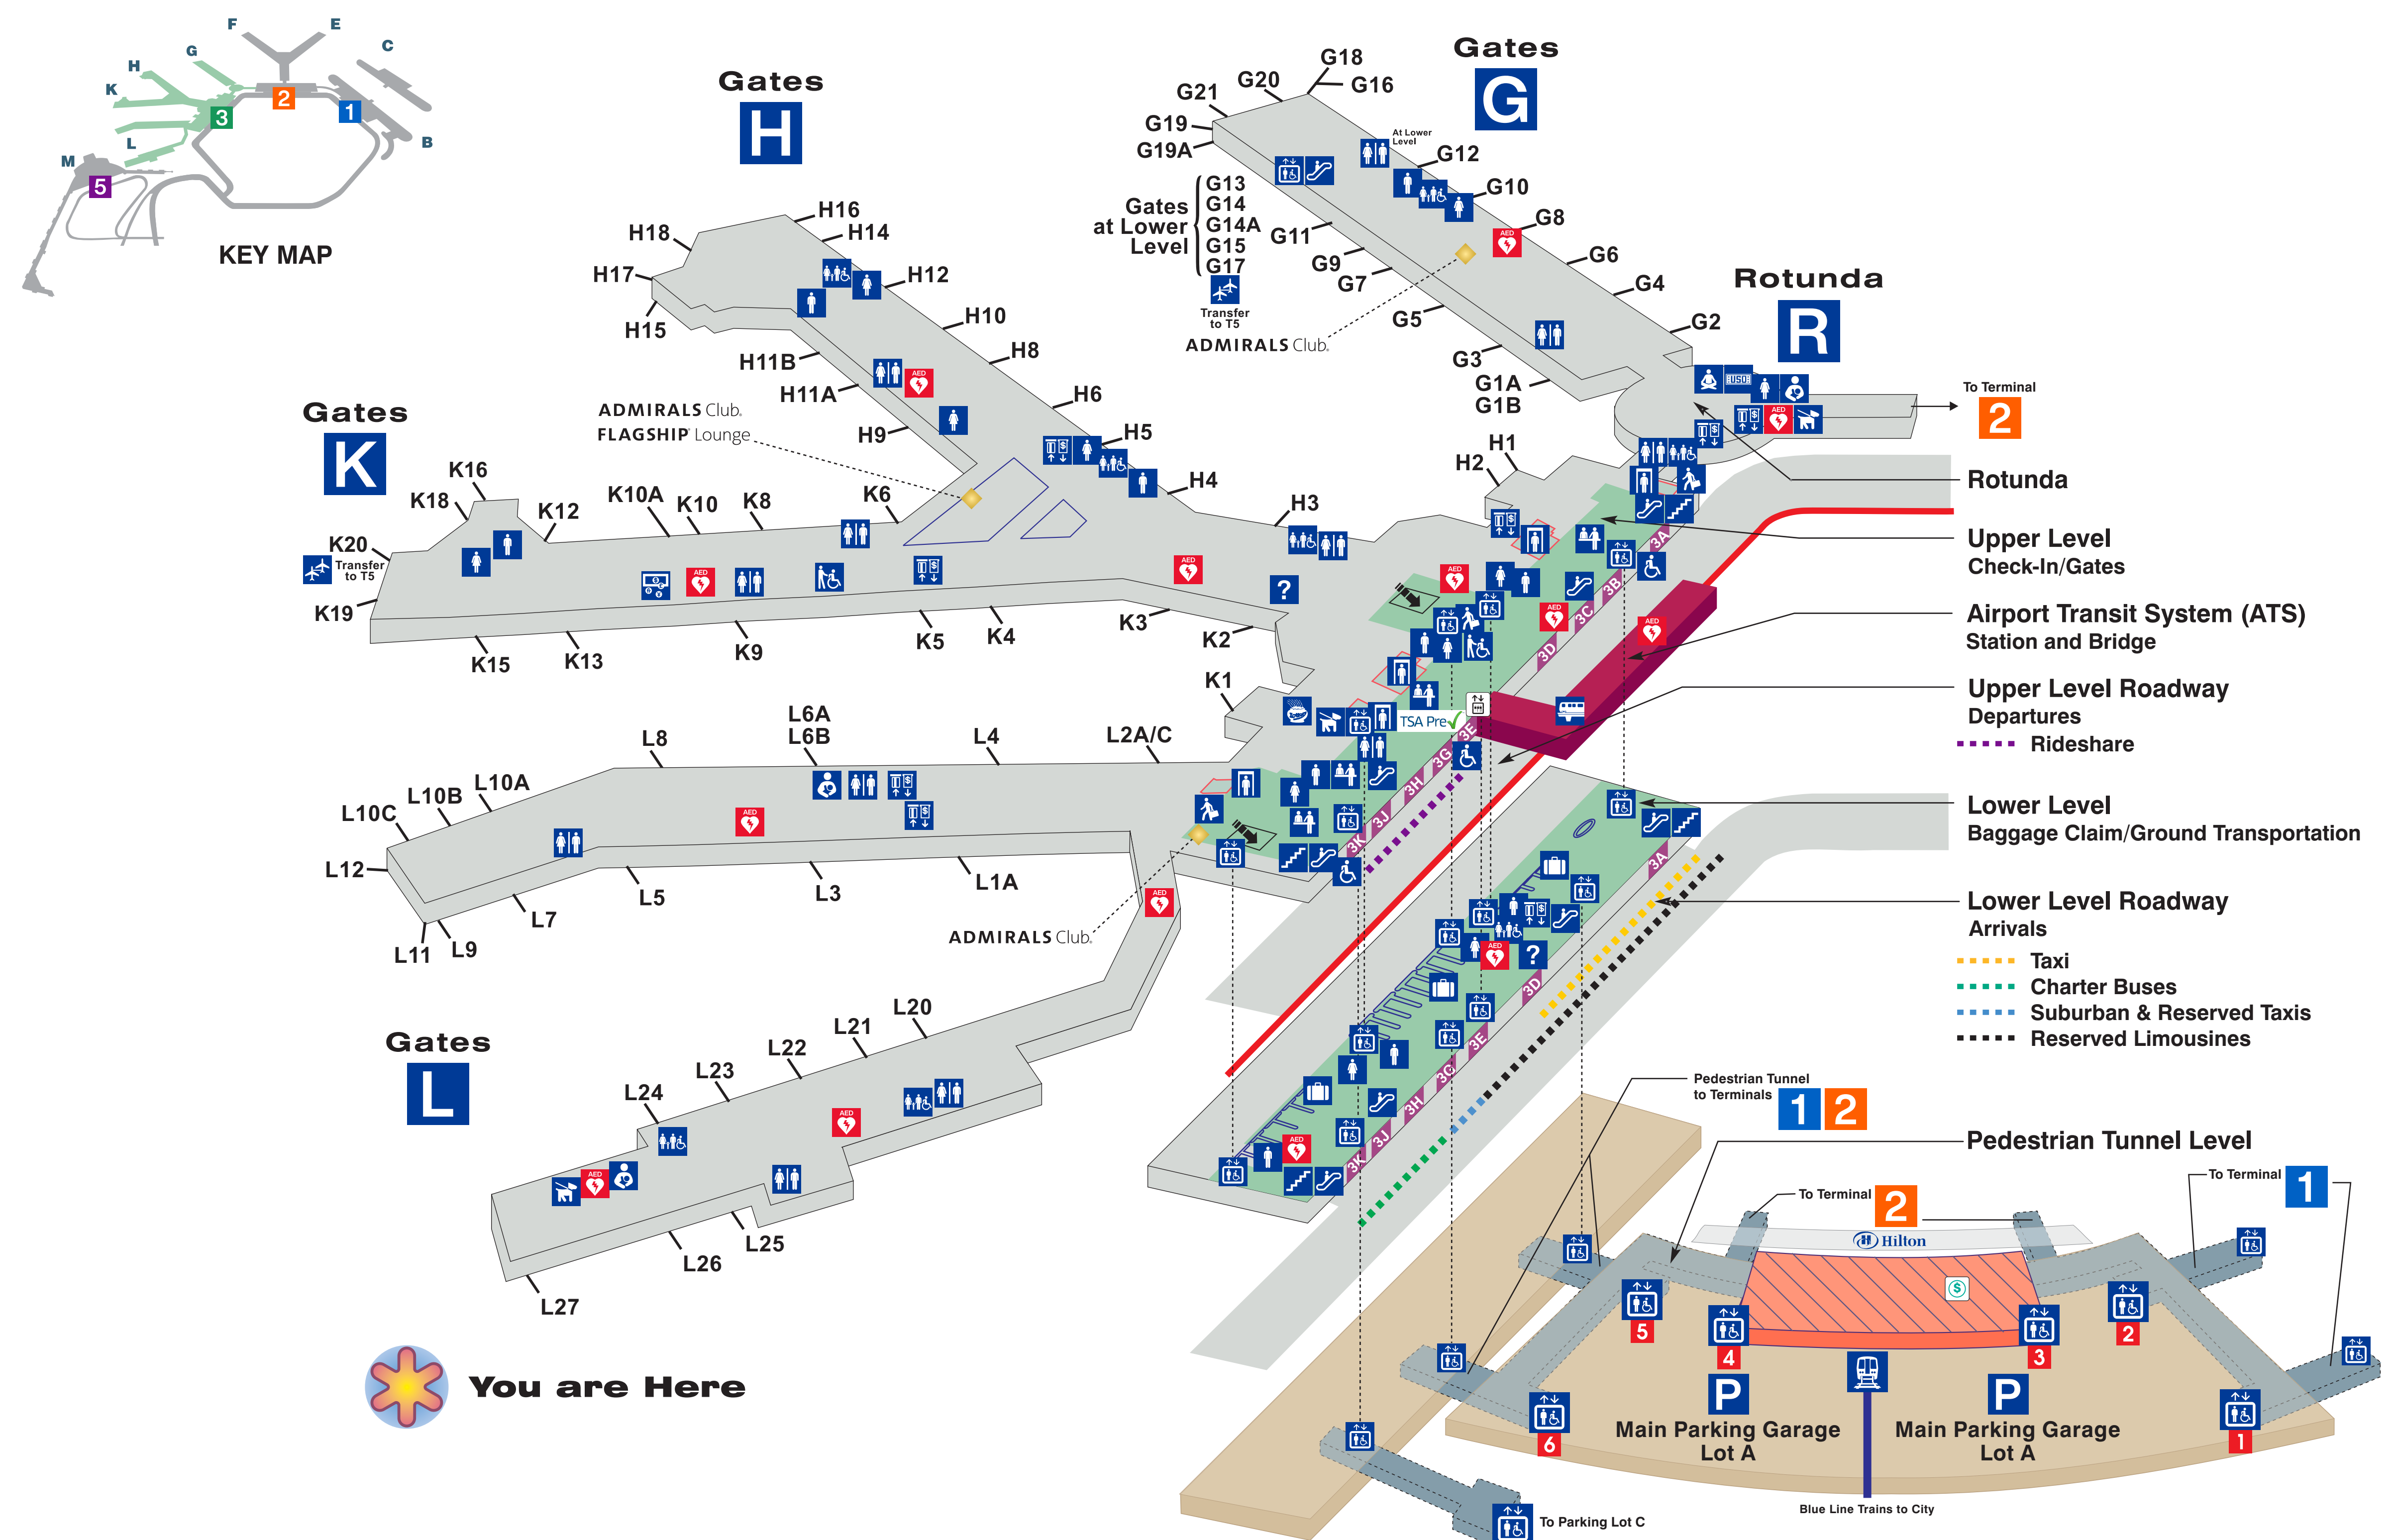

TERMINAL 3

ORD O'HARE INTERNATIONAL AIRPORT TERMINAL INFORMATION

Eat, Shop & More at O'HARE

EAT

- BJ Gourmet Market
 - B-Smooth, Smoothies & Salads
 - Brioche Dorée
 - The Bronze Tap
 - Bubbles Wine Bar
 - Burger Federation
 - Burrito Beach
 - Chicago Cubs Bar & Grill
 - Chili's
 - CIBO Express Gourmet Market
 - Dunkin'
 - Facades Bar
 - Farmers Market
 - Fulton Street Café
 - Garrett Popcorn Shops
 - Gold Coast Dogs
 - Goose Island Beer Company
 - Great American Bagel Company
 - Green Market
 - Half Moon Epanada
 - ICE Dishes & Drinks
 - La Tapenade Mediterranean Café
 - Macaroni Grill
 - Manchu Wok
 - McDonald's
 - Nuts on Clark
 - O'Briens Restaurant Bar
 - Publican Tavern
 - Reggio's Chicago Style Pizza
 - Rocky Mountain Chocolate Factory
 - Rush Street Bar
 - Skyscrapers Bar
 - Starbucks Coffee
 - Subway
 - Tortas Frontera by Rick Bayless
 - Veteran Roasters/Brown Sugar Bakery
 - Wolfgang Express
- K15
 - K4
 - K15, Rotunda near G1
 - K5
 - H4
 - L20
 - K4
 - Rotunda near G1
 - G10 H2
 - H1
 - H4
 - K15
 - Rotunda near G1
 - H14
 - H2
 - L4
 - L10A
 - H10, Rotunda near G1, K1
 - H6 L3
 - Rotunda near G1
 - L1
 - H14
 - K2
 - Rotunda near G1, H5
 - H5 H9 K9 L4
 - H8
 - H5
 - K1
 - G8 K4
 - H5
 - H14
 - K8
 - H1 H6 K4 L1 L20
 - Rotunda near G1
 - K4
 - K15
 - K12

MORE

- Terminal Getaway Spa
 - Yoga Room
- H1 H6
 - T3 Mezzanine Level of Rotunda near G1

PRE-SECURITY

- Café Descartes
 - CLEAR Lane
 - Farmer's Fridge
 - Hilton Hotel
 - Hudson News & Gifts
- Baggage Claim
 - Ticketing/Pre Security
 - Baggage Claim
 - Between Main Garage and Domestic Terminals
 - Baggage Claim