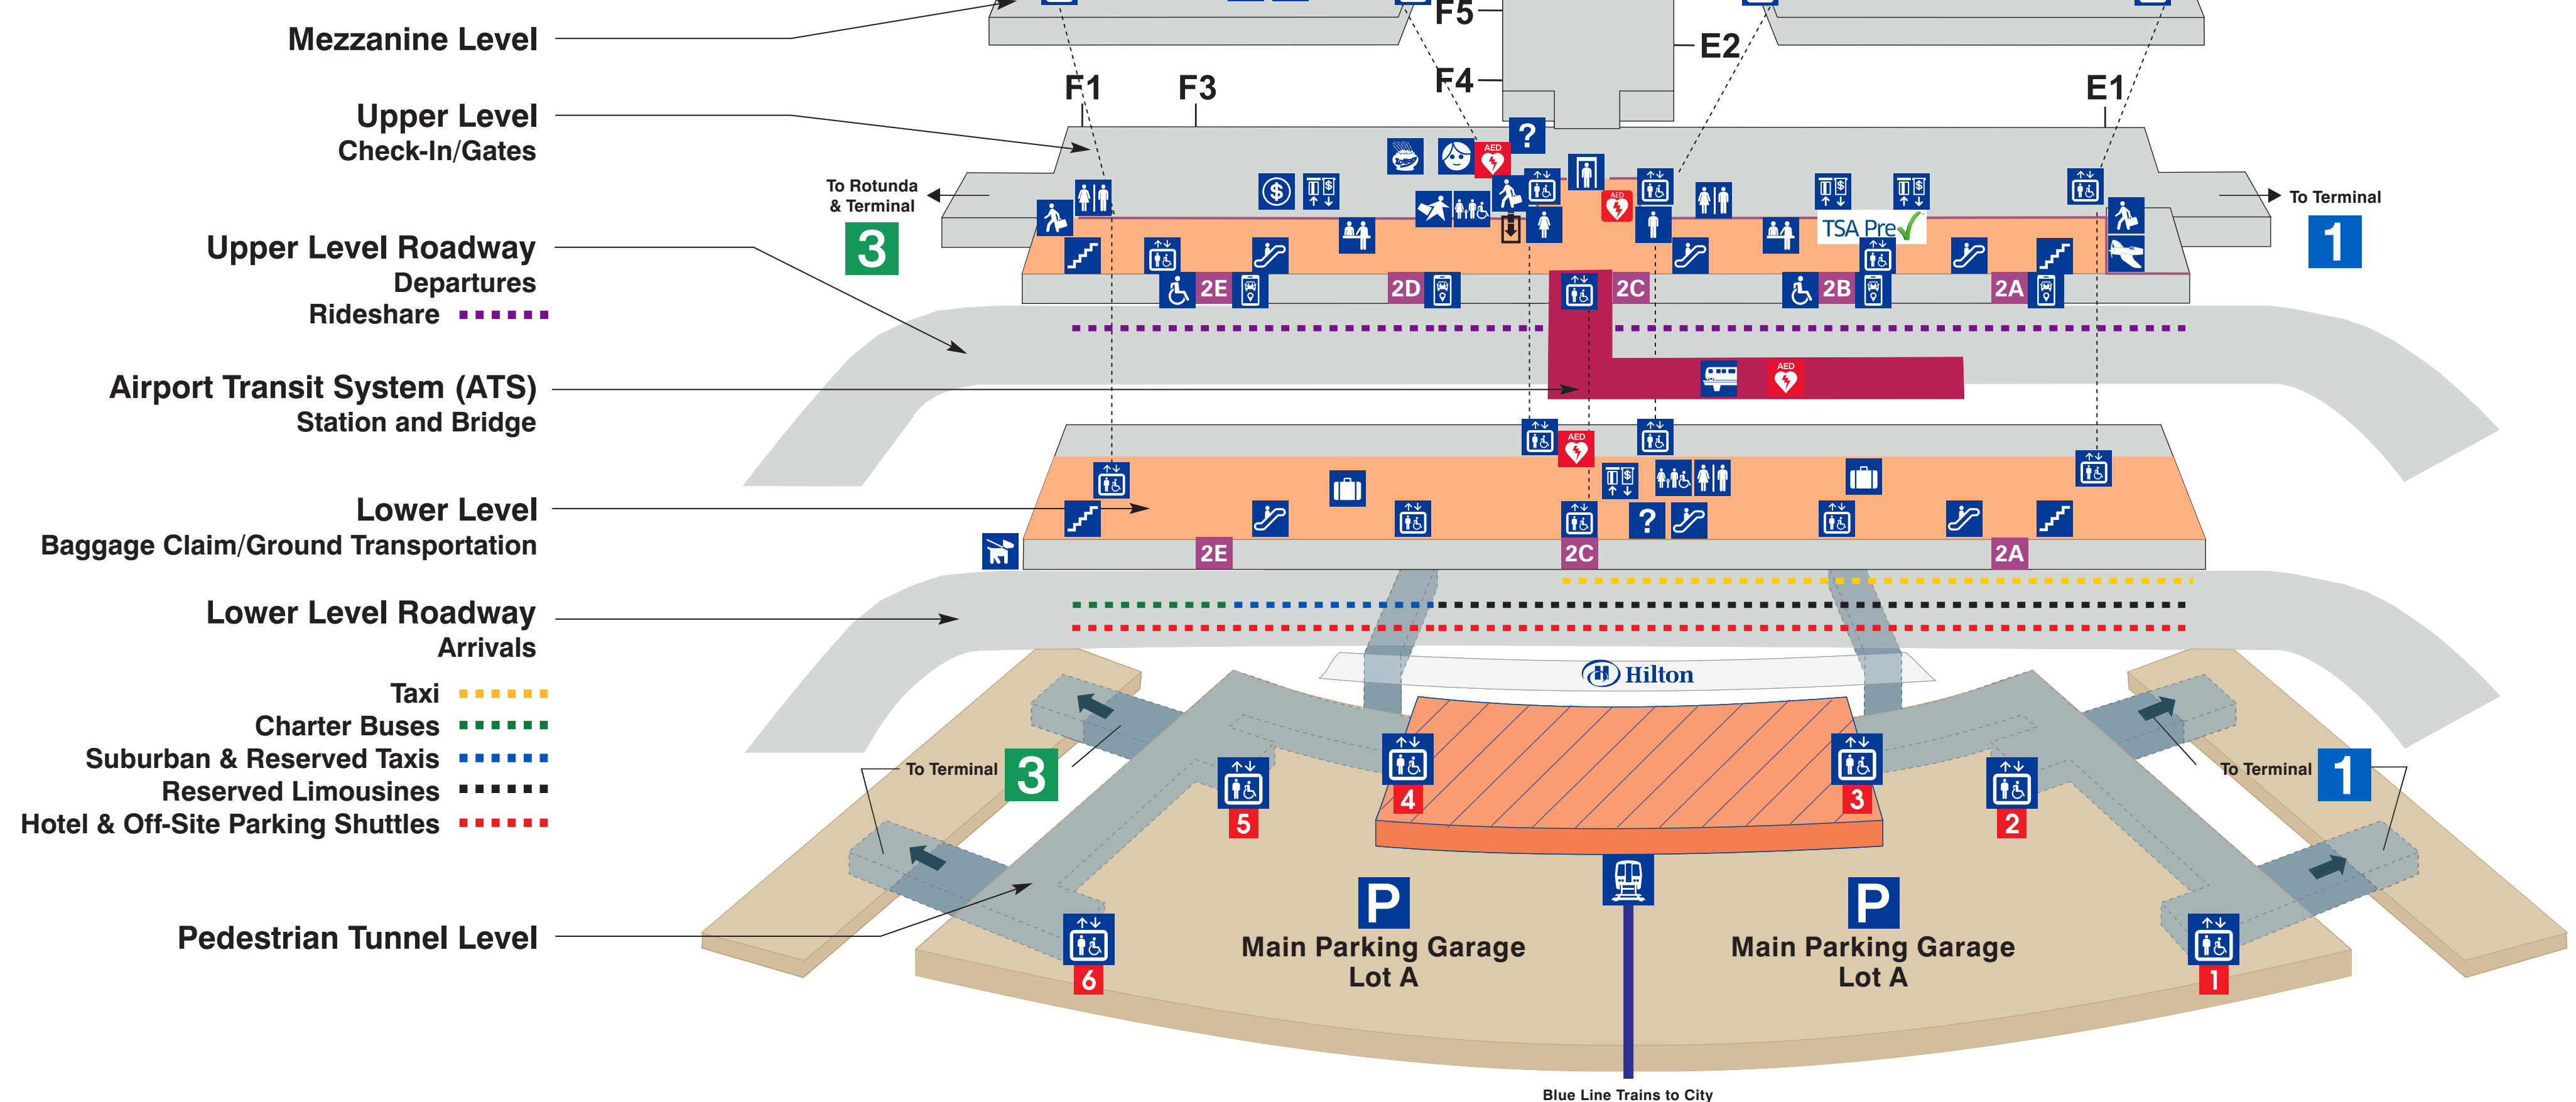

TERMINAL 2

ORD O'HARE INTERNATIONAL AIRPORT TERMINAL INFORMATION

Eat, Shop & More at O'HARE

EAT

Auntie Anne's	E4
Brioche Dorée	F19
Carry Out Carry On	E2
Chili's	F9
CIBO Express Gourmet Market	E1
Connect to Chicago Bar	F3
Dunkin'	F9
Eat Well. Travel Further.	F20
Home Run Inn Pizza	E5
La Tapenade Mediterranean Café	E9
McDonald's	F7
Nuts on Clark	E4
Skybridge Bar & Grill	F15
Stanley's Blackhawks Kitchen & Tap	E5
Starbucks Coffee	E1 E11
Summer House Santa Monica	Main Hall
Wicker Park Seafood & Sushi Bar	Main Hall

MORE

The Barber Shop	T2 Pedestrian Tunnel
UPS Store	Hilton Lower Level between T1 & T2 Pedestrian Tunnel Open Monday - Friday 8 am to 4 pm

PRE-SECURITY

CLEAR Lane	Ticketing/Pre Security Between Main Garage and Domestic Terminals Baggage Claim
Hilton Hotel	
Hudson News & Gifts	

SERVICES

ATM	E5 F1 F11, T2 Upper level before security, Baggage Claim E1, F1 near Family Lounge Crossover between Gates E5 & F9 F1
Mamava Lactation Pod	F4, T2 Main Hall
Mother's Room	T2 Mezzanine Level (Pre security)
Seaway Bank - Foreign Currency Exchange	
Travelers Aid	
USO	