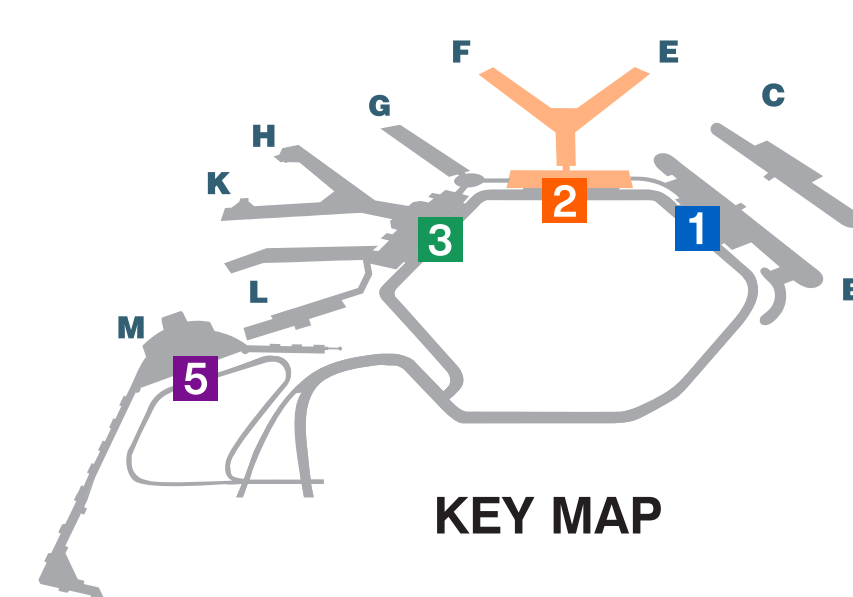

MORE

The Barber Shop	T2 Pedestrian Tunnel
UPS Store	Hilton Lower Level between T1 & T2 Pedestrian Tunnel Open Monday - Friday 8 am to 4 pm

PRE-SECURITY

CLEAR Lane	Ticketing/Pre Security Between Main Garage and Domestic Terminals Baggage Claim
Hilton Hotel	
Hudson News & Gifts	

SERVICES

ATM	E5 F1 F11, T2 Upper level before security, Baggage Claim E1, F1 near Family Lounge Crossover between Gates E5 & F9 F1
Mamava Lactation Pod	F4, T2 Main Hall
Mother's Room	T2 Mezzanine Level (Pre security)
Seaway Bank - Foreign Currency Exchange	
Travelers Aid	
USO	

AIRLINE LOCATIONS Listed by Terminals

www.flychicago.com
EFFECTIVE 11.15.2025

<p>1 • ANA (departures only) • Lufthansa (departures only) • United (domestic; international departures only)</p>	<p>2 Air Canada Alaska Denver Air/Key Lime JetBlue Airways Southern Airways Express • Spirit Airlines</p>	<p>3 Aer Lingus • American (domestic; international departures only) • British Airways (departures only) • Contour Airlines • Iberia (departures only) • Japan Airlines (JAL) (departures only)</p>	<p>5 AeroMexico Air France Air India Air New Zealand Air Serbia • American (international arrivals only) • ANA (arrivals only) • Arjet Austrian Airlines Avianca • British Airways (arrivals only) Cathay Pacific China Eastern Connect Airlines Copa Airlines</p>	<p>Delta Emirates Ethiopian Etiihad Airways EVA Air Finnair Frontier • Iberia (arrivals only) Icelandair ITA Airways • Japan Airlines (JAL) (arrivals only) KLM Royal Dutch Korean Air LOT Polish Airlines • Lufthansa (arrivals only)</p>	<p>Qatar Airways Royal Jordanian SAS Southwest • Spirit Airlines (international arrivals only) Sun Country SWISS TAP Air Portugal Turkish Airlines • United (international arrivals only) VivaAerobus Volaris WestJet</p> <p>• Airlines with international arrivals in Terminal 5</p>
--	--	--	---	--	---