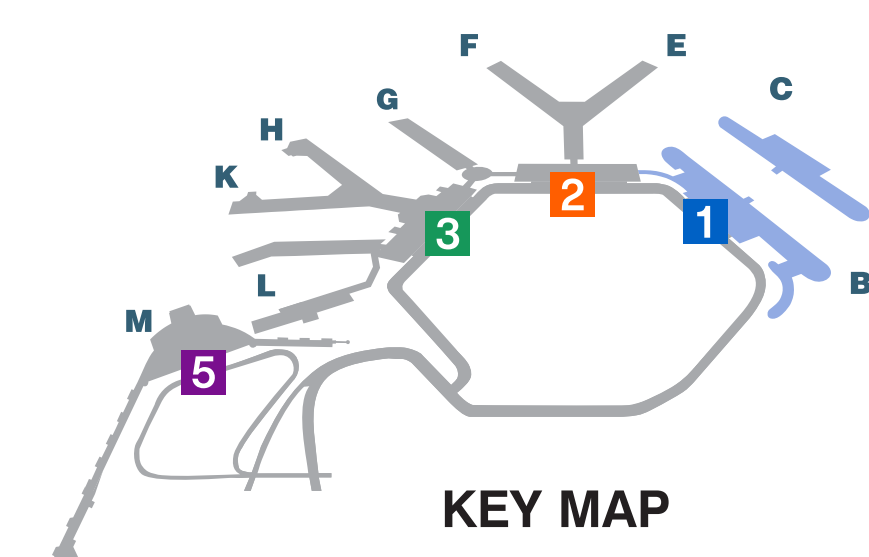

TERMINAL

1

ORD O'HARE INTERNATIONAL AIRPORT

TERMINAL INFORMATION

Eat, Shop & More at O'HARE

EAT

America's Dog	C17
Auntie Anne's	C18
Beauvein Wine Bar	C17
Berghoff Café	C26
Billy Goat Tavern & Grill	C19
Brioche Dorée	C21
The Bronze Pizza	B7
Café Zoot!	C19
CHI Life Market	C27
Chili's	B14
Ciao Gourmet Market	C15
Dunkin' Express	B14
Eli's Cheesecake - Home Run Inn Pizza - Vienna Beef	B9
Fresh Market On The Go	C23
Galileo Bar & Grill	B19
Garrett Popcorn Shops	B8
Goose Island Beer Company	B1 C10
Great American Bagel Company	B14
Home Run Inn Pizza	C11
Jamba Juice	B7
Jazz Bar	C19
La Tapenade Mediterranean Café	B4
Manchu Wok	C19
McDonald's	B11 C11
Nuts on Clark	C19
Pronto Sandwiches	B14
Quick Connections	C11
Reggio's Chicago Style Pizza	C19
Reggio's Chicago Style Pizza/Hot Dogs	C22
Salad Works	C19
Smoothie King/The Grove	B6
Starbucks Coffee	B5 B9 C17
Tortas Frontera by Rick Bayless	B10
Tuscany Café	B18
Wicker Park Seafood & Sushi Bar	C1

PRE-SECURITY

Brioche Dorée	Ticketing/Pre Security
Ciao Gourmet Market	Baggage Claim
CLEAR Lane	Ticketing/Pre Security
Hilton Hotel	Between Main Garage and Domestic Terminals

SERVICES

ATM	B7 C18, T1 Upper level before security, Baggage Claim
Mamava Lactation Pod	B7 C11 C23
Mother's Room	B10
Seaway Bank - Foreign Currency Exchange	B9 C18
Shoe Hospital	B10
Travelers Aid	B6-Mobile Desk Station C18

You are Here

AIRLINE LOCATIONS Listed by Terminals

www.flychicago.com
EFFECTIVE 11.15.2025

- 1** • ANA (departures only)
• Lufthansa (departures only)
• United (domestic; international departures only)

- 2** Air Canada
Alaska
Denver Air/Key Lime
JetBlue Airways
Southern Airways Express
• Spirit Airlines