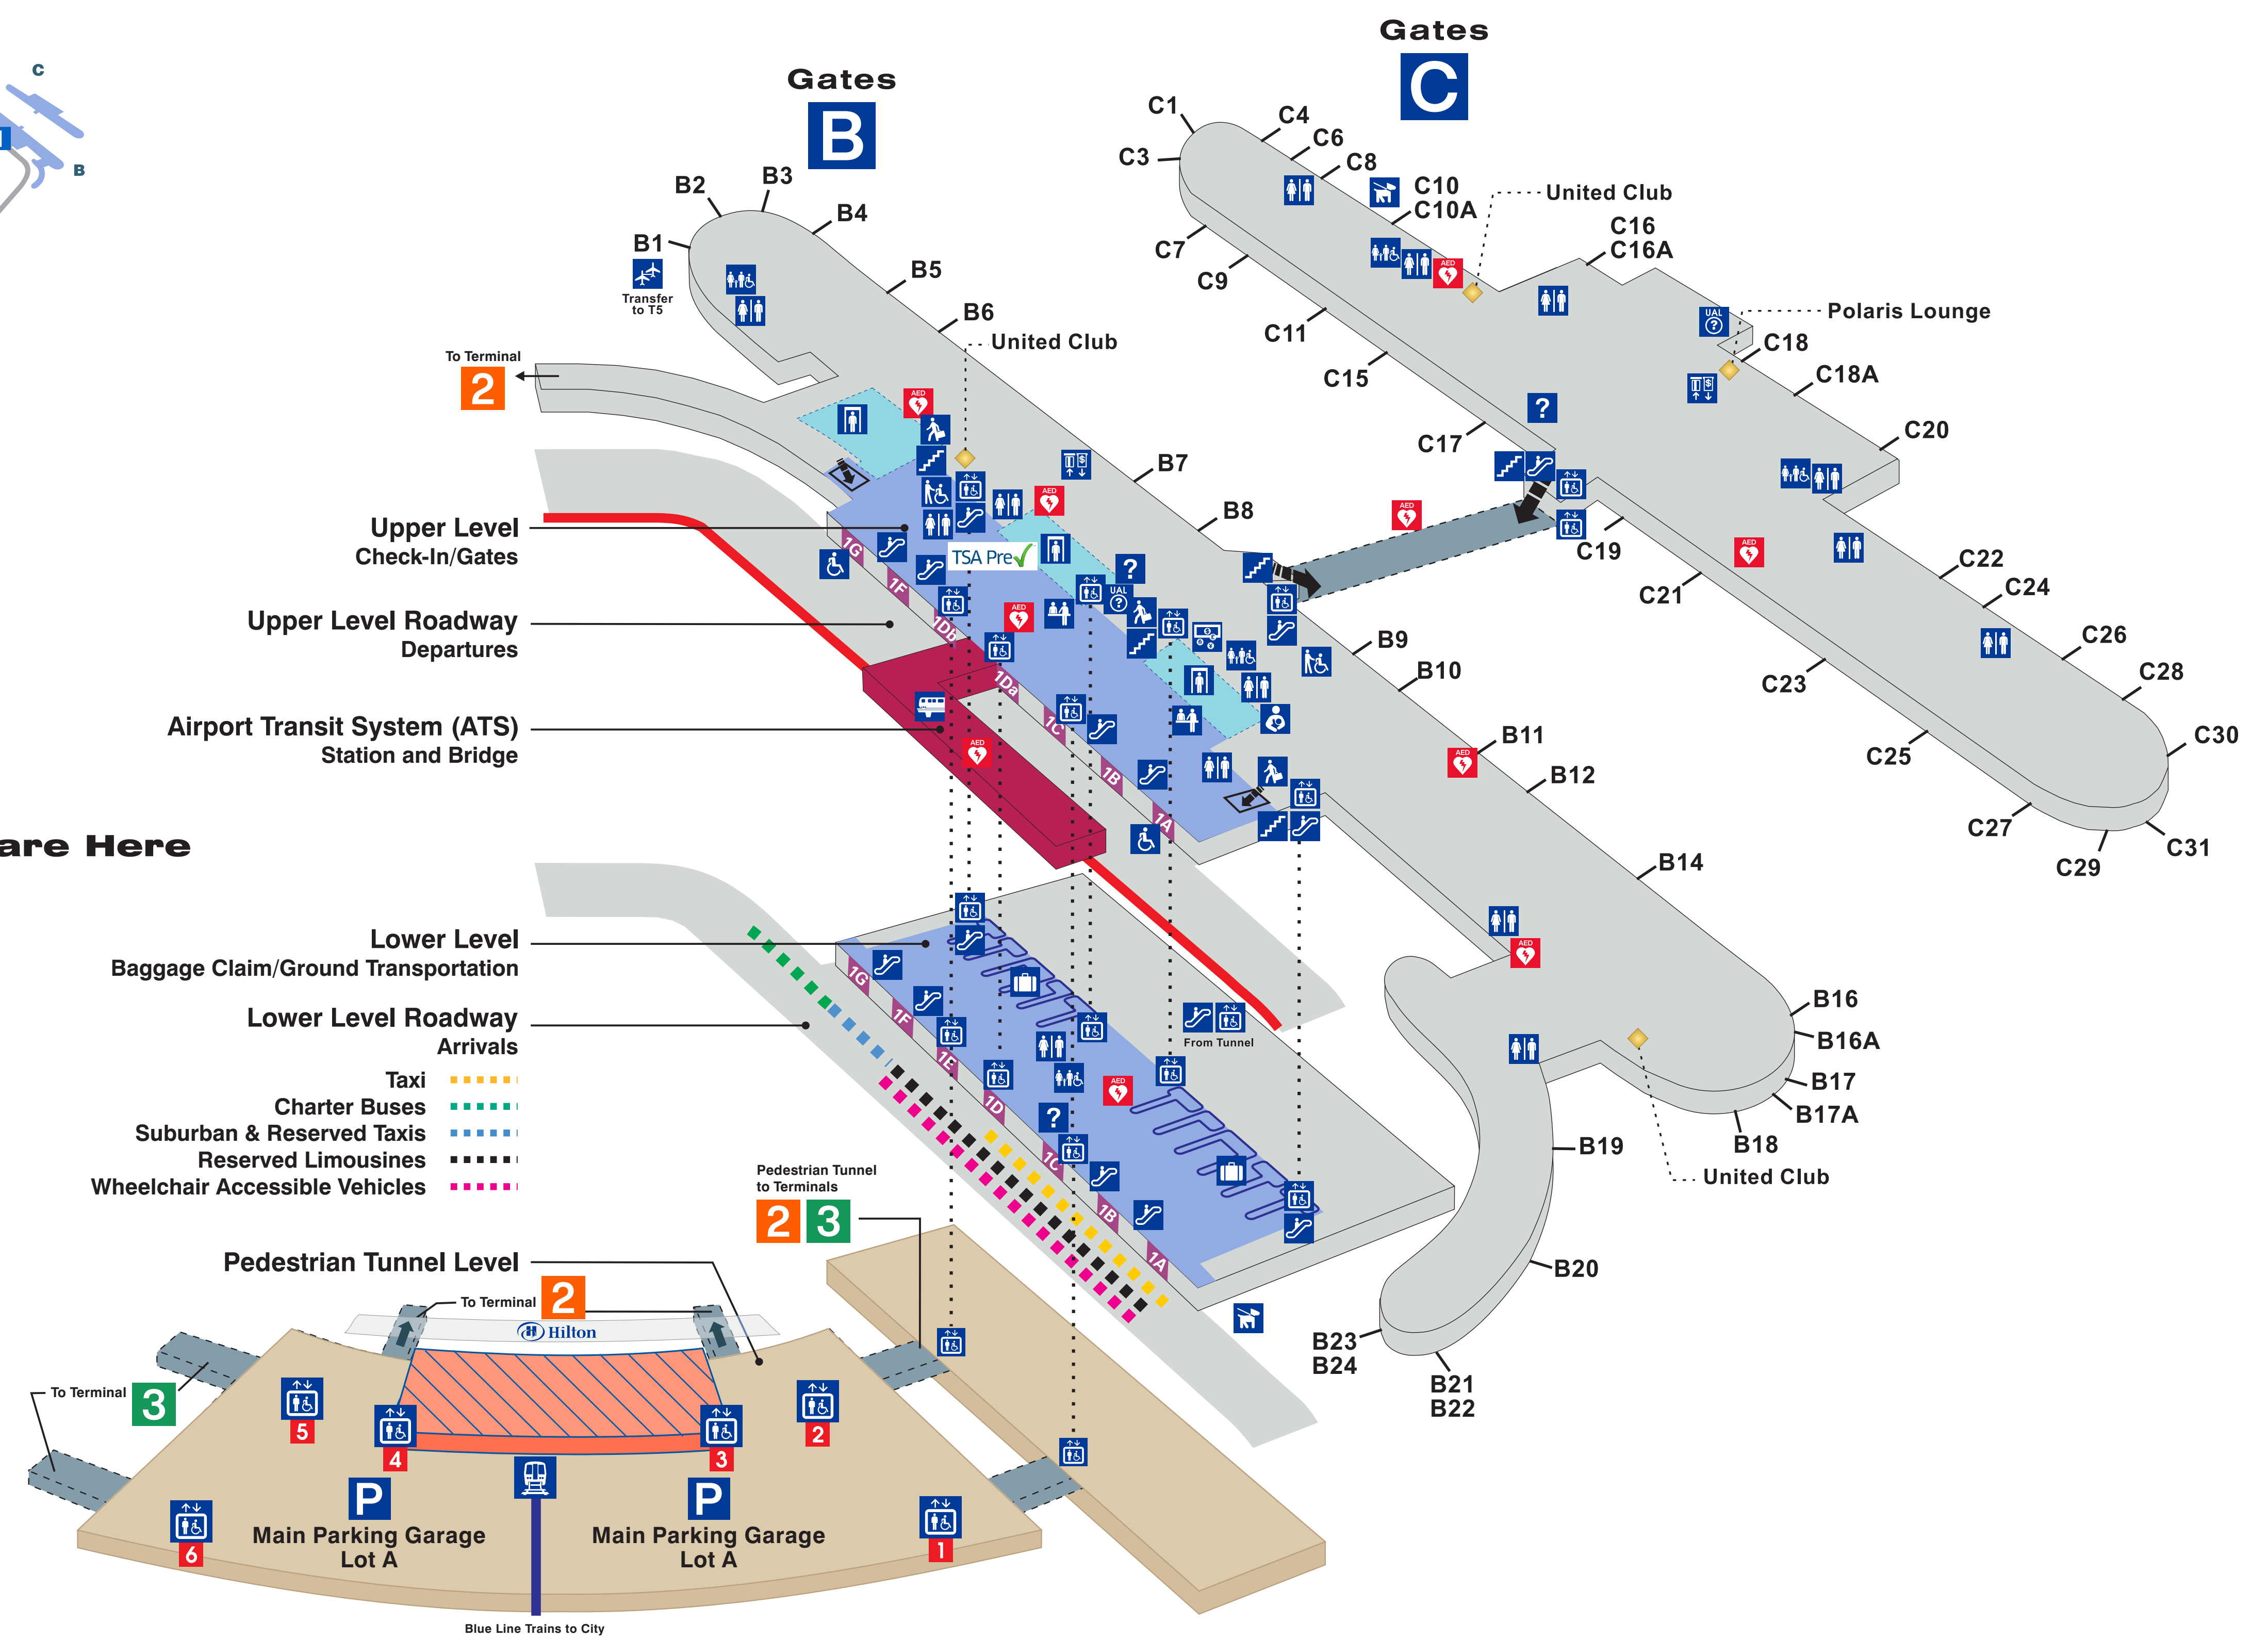

TERMINAL

1

ORD O'HARE INTERNATIONAL AIRPORT

TERMINAL INFORMATION

Eat, Shop & More at O'HARE

EAT

America's Dog	C17
Auntie Anne's	C18
Beauvein Wine Bar	C17
Berghoff Café	C26
Billy Goat Tavern & Grill	C19
Brioche Dorée	C21
The Bronze Pizza	B7
Café Zoot!	C19
CHI Life Market	C27
Chili's	B14
Ciao Gourmet Market	C15
Dunkin' Express	B14
Eli's Cheesecake - Home Run Inn Pizza - Vienna Beef	B9
Fresh Market On The Go	C23
Galileo Bar & Grill	B19
Garrett Popcorn Shops	B8
Goose Island Beer Company	B1 C10
Great American Bagel Company	B14
Home Run Inn Pizza	C11
Jamba Juice	B7
Jazz Bar	C19
La Tapenade Mediterranean Café	B4
Manchu Wok	C19
McDonald's	B11 C11
Nuts on Clark	C19
Pronto Sandwiches	B14
Quick Connections	C11
Reggio's Chicago Style Pizza	C19
Reggio's Chicago Style Pizza/Hot Dogs	C22
Salad Works	C19
Smoothie King/The Grove	B6
Starbucks Coffee	B5 B9 C17
Tortas Frontera by Rick Bayless	B10
Tuscany Café	B18
Wicker Park Seafood & Sushi Bar	C1

PRE-SECURITY

Brioche Dorée	Ticketing/Pre Security
Ciao Gourmet Market	Baggage Claim
CLEAR Lane	Ticketing/Pre Security
Hilton Hotel	Between Main Garage and Domestic Terminals

SERVICES

ATM	B7 C18, T1 Upper level before security, Baggage Claim
Mamava Lactation Pod	B7 C11 C23
Mother's Room	B10
Seaway Bank - Foreign Currency Exchange	B9 C18
Shoe Hospital	B10
Travelers Aid	B6-Mobile Desk Station C18

You are Here

AIRLINE LOCATIONS Listed by Terminals

www.flychicago.com
EFFECTIVE 11.15.2025

- 1** • ANA (departures only)
• Lufthansa (departures only)
• United (domestic; international departures only)

- 2** Air Canada
Alaska
Denver Air/Key Lime
JetBlue Airways
Southern Airways Express
• Spirit Airlines